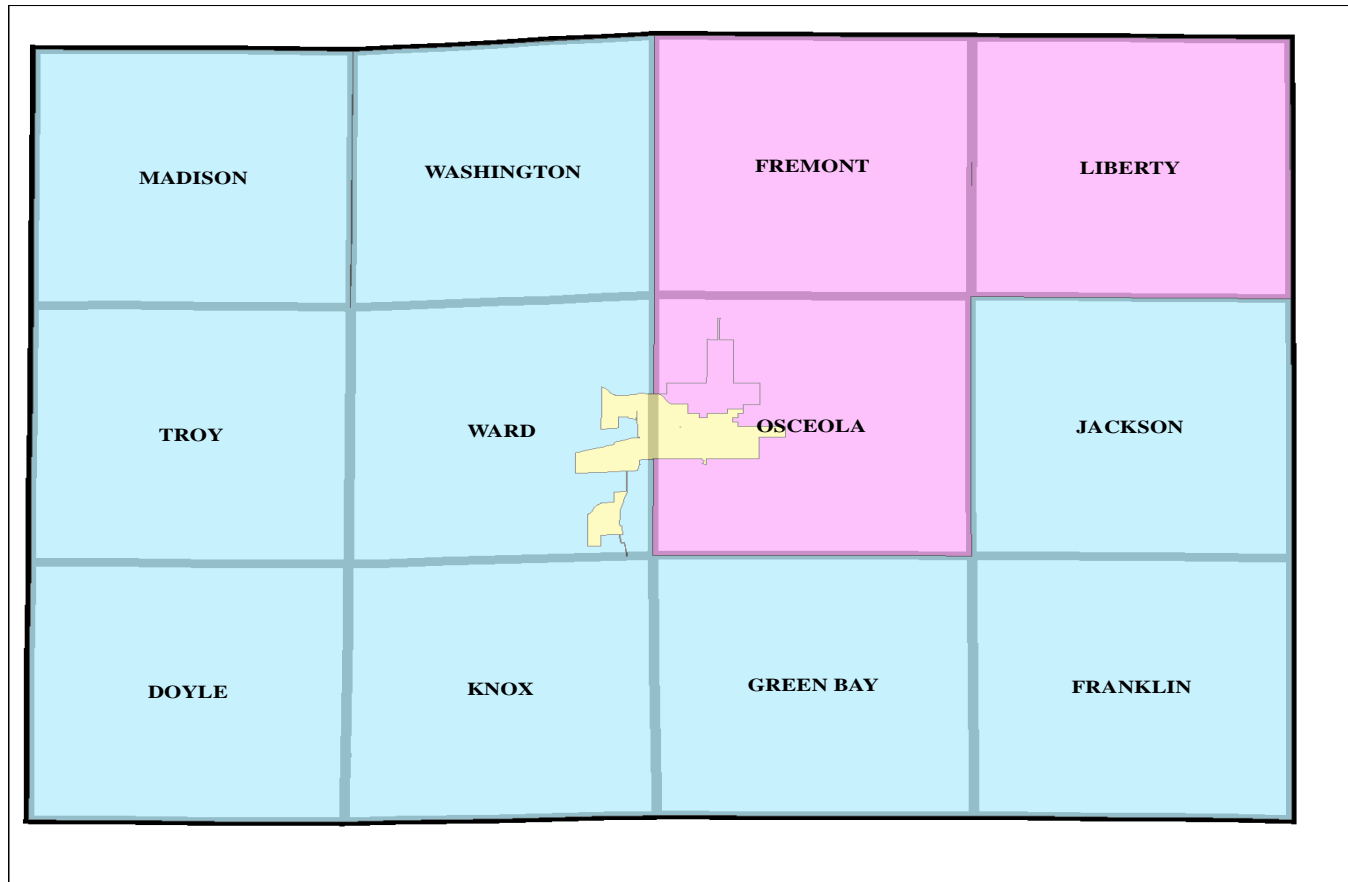

SUPERVISOR DISTRICT I

TOWNSHIPS: JACKSON, WASHINGTON, MADISON, TROY, DOYLE, KNOX, GREEN BAY, WARD AND JACKSON

SUPERVISOR DISTRICT II

TOWNSHIPS: LIBERTY, OSCEOLA AND FREMONT. WARD 1 OF OSCEOLA AND PRECINCT 4 OF OSCEOLA

SUPERVISOR DISTRICT III

CITY OF OSCEOLA WARD 2, CITY OF OSCEOLA WARD 3; EXCEPT WARD 4 OF WARD 2.

OSCEOLA PRECINCT 1 – OSCEOLA WARD 1

OSCEOLA PRECINCT 2 – OSCEOLA WARD 2 EXCLUDING PRECINCT 4

OSCEOLA PRECINCT 3 – OSCEOLA WARD 3

NORTH EAST PRECINCT – TOWNSHIPS OF OSCEOLA, FREMONT AND LIBERTY INCLUDING PRECINCT 4

WOODBURN PRECINCT – TOWNSHIPS OF JACKSON AND FRANKLIN

MURRAY PRECINCT – TOWNSHIPS OF MADISON, TROY AND DOYLE

MIDDLE PRECINCT – TOWNSHIPS OF WASHINGTON, WARD, KNOX AND GREEN BAY